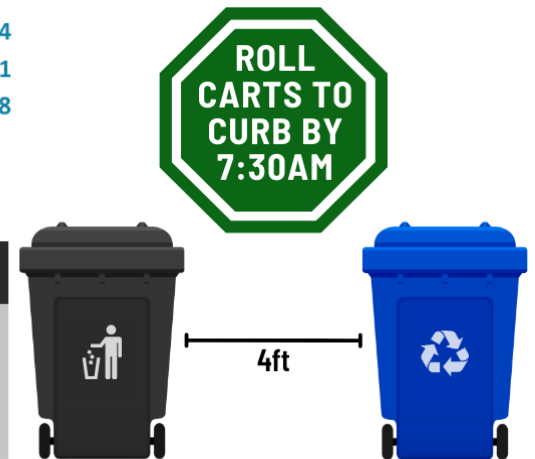

June						
S	M	T	W	T	F	S
						1
2	3	4	5	6	7	8
9	10	11	12	13	14	15
16	17	18	19	20	21	22
23	24	25	26	27	28	29
30						

July						
S	M	T	W	T	F	S
	1	2	3	4	5	6
7	8	9	10	11	12	13
14	15	16	17	18	19	20
21	22	23	24	25	26	27
28	29	30	31			

August						
S	M	T	W	T	F	S
				1	2	3
4	5	6	7	8	9	10
11	12	13	14	15	16	17
18	19	20	21	22	23	24
25	26	27	28	29	30	31

September						
S	M	T	W	T	F	S
1	2	3	4	5	6	7
8	9	10	11	12	13	14
15	16	17	18	19	20	21
22	23	24	25	26	27	28
29	30					

October						
S	M	T	W	T	F	S
		1	2	3	4	5
6	7	8	9	10	11	12
13	14	15	16	17	18	19
20	21	22	23	24	25	26
27	28	29	30	31		

November						
S	M	T	W	T	F	S
					1	2
3	4	5	6	7	8	9
10	11	12	13	14	15	16
17	18	19	20	21	22	23
24	25	26	27	28	29	30

December						
S	M	T	W	T	F	S
1	2	3	4	5	6	7
8	9	10	11	12	13	14
15	16	17	18	19	20	21
22	23	24	25	26	27	28
29	30	31				

Remember:

- Collection equipment requires clear, safe access to your carts
- Containers must be placed at least 4 feet away from any buildings, vehicles, overhead and underground utilities
- Containers with inappropriate materials, or is overweight or overloaded will be bypassed by collection personnel
- When recycling, break down any cardboard and rinse containers and cans before putting in the bin. Do not bag or tie up recycling.
- If you have any questions about waste collection call Protex Enviro at 1-855-236-5200

WASTE COLLECTION
RECYCLING COLLECTION
STATUTORY HOLIDAY; NO CURBSIDE COLLECTION
Collection is postponed to the next business day

Can I recycle this?

glass	styrofoam	tin/aluminum cans	recyclable paper fibers (cardboard, magazines, office paper)
stretchable plastics	plastic bags	aluminum trays	plastics graded through

MORE INFORMATION CAN BE FOUND AT:
MEADOWLAKE.CA/P/GARBAGE-AND-RECYCLING

QUESTIONS ABOUT BILLING? CONTACT CITY HALL

CALL: 306-236-3622   BOX 610 - 120 1ST ST. EAST
CITYHALL@MEADOWLAKE.CA   MEADOW LAKE, SK S9X 1Y5